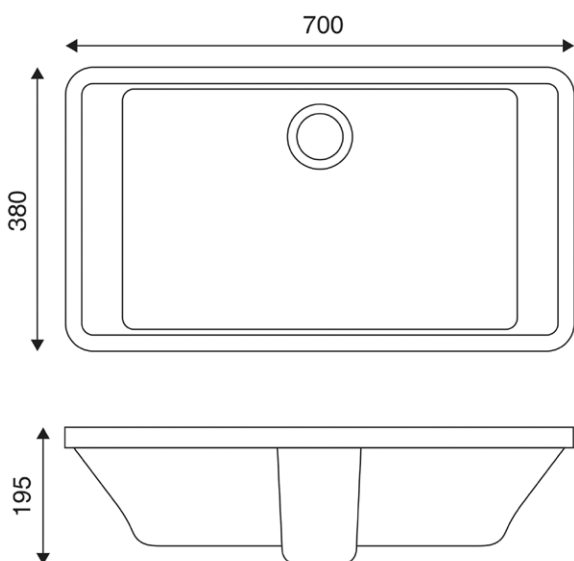

## Under counter basin, wide rectangle

### Product details

TAPHOLE	No taphole
WASTE	Suits 32 mm non-overflow waste (not supplied).
OVERFLOW	Has overflow at front of basin.
MATERIAL	Vitreous china, gloss finish.
COLOUR	White.
FIXING	Always use the actual basin to verify cutout. Use silicone sealant. Do not use epoxy type adhesives.